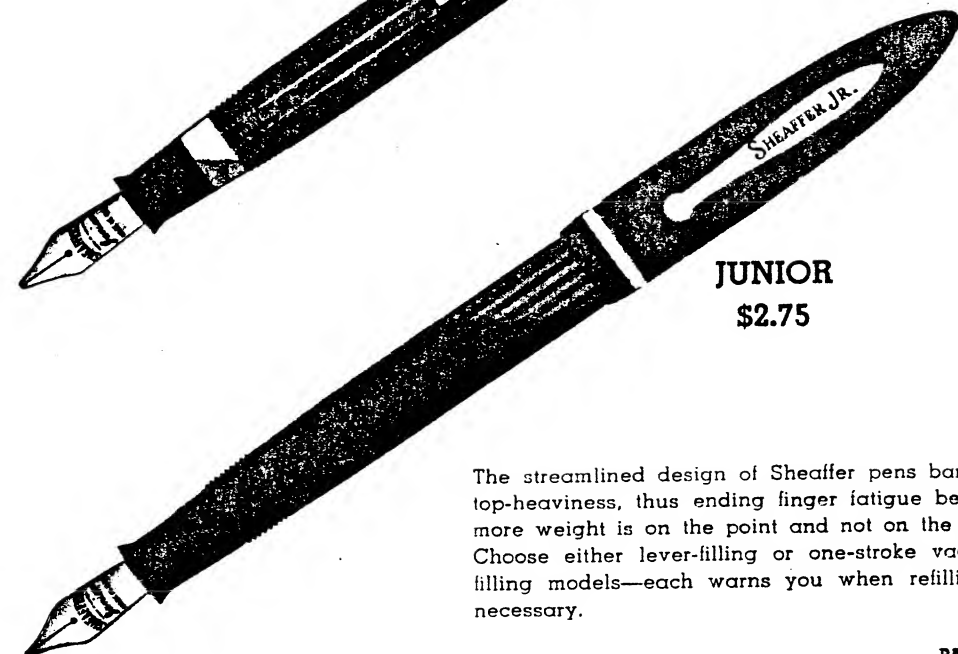

**CRAFTSMAN**  
\$3.50

**MISS UNIVERSE**  
\$3.50

**JUNIOR  
LONG MODEL**  
\$2.75

**JUNIOR**  
\$2.75

The streamlined design of Sheaffer pens banishes top-heaviness, thus ending finger fatigue because more weight is on the point and not on the hand. Choose either lever-filling or one-stroke vacuum-filling models—each warns you when refilling is necessary.